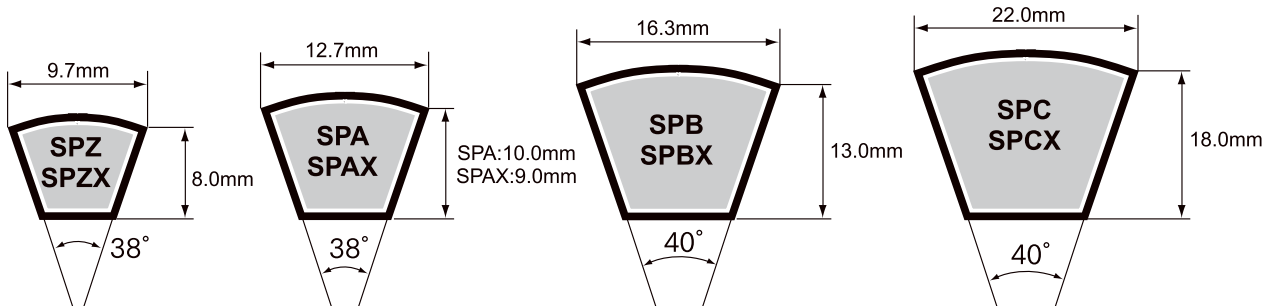

Cross-Sectional Dimensions

Note: All sizes of Mitsubishi V-belts respectively meet the dimensional requirements as stated in DIN 7753/ISO4184 shown below.